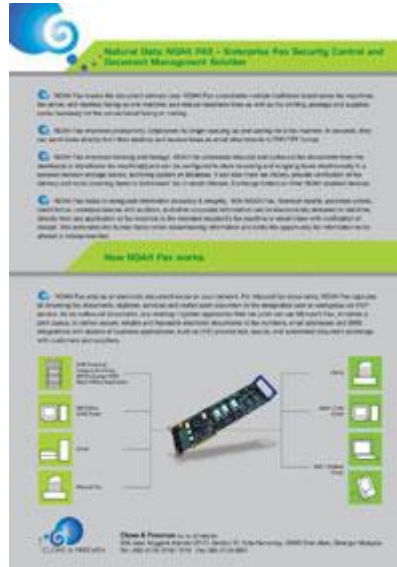

compliant! NOAH helps your organization restore proper health to your document management programs! NOAH helps insure the health of your fax network, naturally!

NOAH can help you make a difference in the "Chi" of your organization.

The NOAH literature used to illustrate this brief article was prepared by NOAH's distributor, Clone & Freeman Innovative Gateway (<http://www.oncnf.com.my>), in Malaysia and will be used for ICT week & ACM 2005 <http://www.ambexpo.com> in Sept. 06 - 09/05 (4 days) in KL, Malaysia.

For further information on how NOAH can make a difference for you contact:

Natural Data Inc.
1-97 NEWKIRK RD N
RICHMOND HILL ON L4C 3G4
CANADA

Telephone: 905.884.3338
Fax: 905.884.3339
E-mail: info@naturaldata.com
Web Site: <http://www.naturaldata.com>

Asia Office (Taiwan)
Natural Data Asia Inc.
10F, No.303 Sec 4, Sin-1 rd.
TAIPEI TAIWAN, ROC

Telephone: 8862.2709.1768
Fax: 8862.2709.1769
E-mail: sales@naturaldata.com.tw
Web Site: <http://www.naturaldata.com.tw>